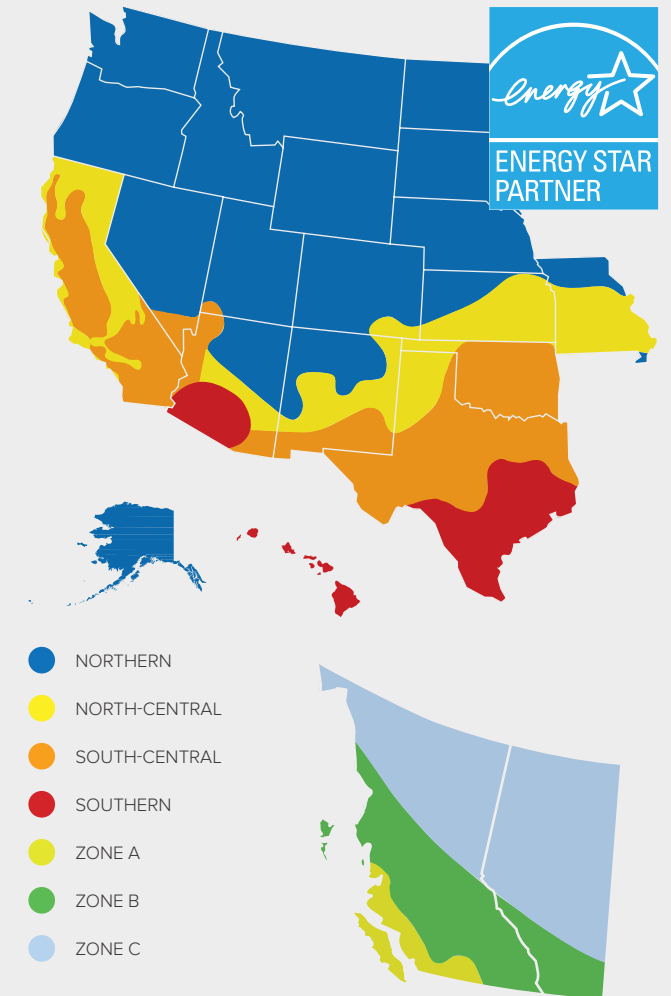

ZONE	U-Factor	SHGC
ENERGY STAR v6 Northern	0.27	-
ENERGY STAR v6 North-Central	0.30	0.40
ENERGY STAR v6 South-Central	0.30	0.25
ENERGY STAR v6 Southern	0.40	0.25
R5	0.20	-

Your energy efficient windows could include one or more of the following features based on your climate.

- **SunCoat® or SunCoatMAX®**
- **EdgeGardMAX™**
- **Argon or Krypton**
- **4th Surface Low-e**