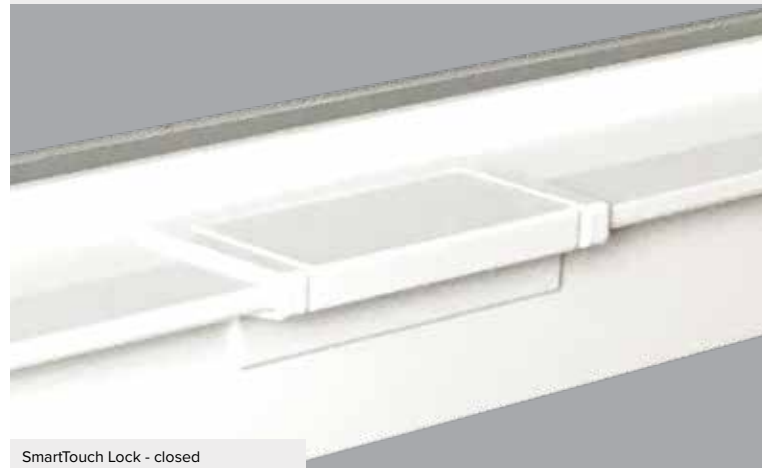

SmartTouch Lock - open

SmartTouch® Innovation

Exclusive to Milgard

Milgard has a long-standing tradition of innovation. The SmartTouch window lock addresses the need for durable, easy to use windows and patio doors that exceed rigorous California forced-entry codes*.

SmartTouch Lock - closed