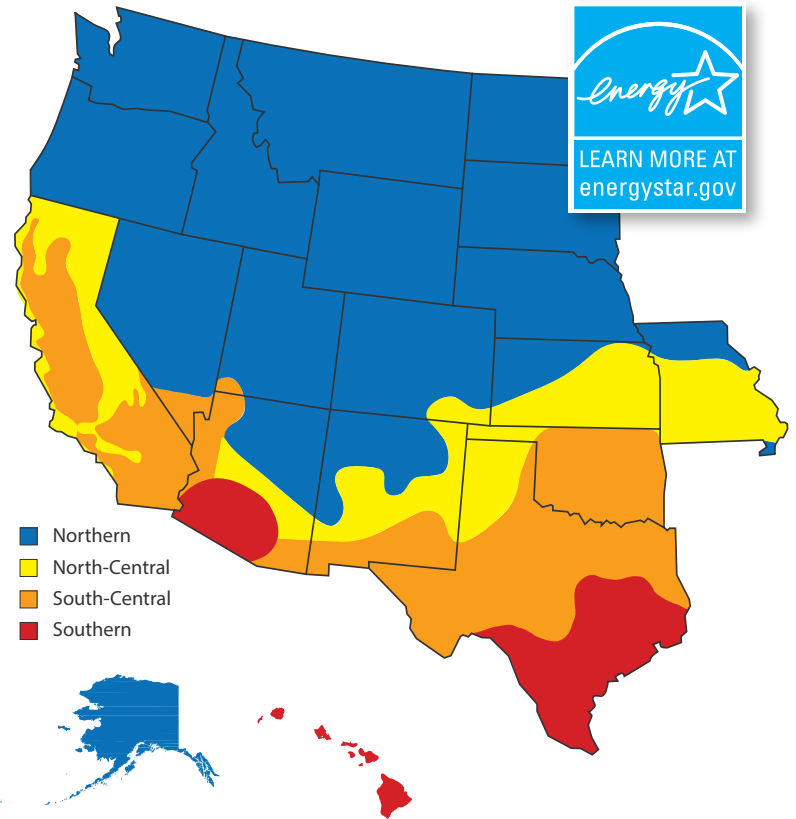

eat windows...

Windows and Doors for the Energy-Conscious Homeowner

At Milgard, we help homeowners make an impact on their energy consumption through our energy-efficient windows and patio doors. Leaky and inefficient windows, skylights and doors account for poor insulation and higher energy usage in households. Energy loss can happen in two ways and a lot depends on where you live:

- Cold climates lose energy in the form of heat
- Hot climates lose energy in the form of cooling

Tested and Built for Your Climate

All Milgard windows and patio doors are designed to meet tough thermal and solar requirements of state and local jurisdictions.

We conduct thermal simulations to improve energy performance in our windows and patio doors so our consumers can enjoy a more comfortable home. We make it easy to meet local energy codes and green building efficiency standards with a selection of performance enhancing features. In fact, Milgard has options available to tailor the components of windows and doors to specific climates—perfectly matching the product to your region’s energy needs.

Milgard adheres to ENERGY STAR® v6 requirements to meet or exceed U-Factor and Solar Heat Gain Coefficient (SHGC) criteria for the zones shown.

Milgard also offers high energy performance options for the ultimate in energy efficiency.

Zone	U-Factor	SHGC	Your energy efficient windows could include one or more of the following features based on your climate.
ENERGY STAR v6 Northern	0.27	-	SunCoat® or SunCoatMAX®
ENERGY STAR v6 North-Central	0.3	0.4	EdgeGardMAX®
ENERGY STAR v6 South-Central	0.3	0.25	Argon or Krypton
ENERGY STAR v6 Southern	0.4	0.25	4th Surface
R5	0.20		Triple Glaze